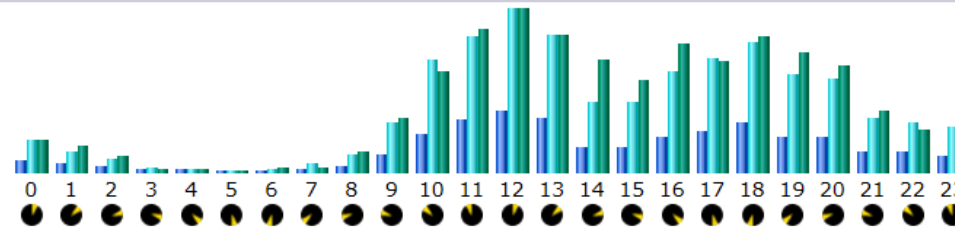

Hours (GMT +2)

Hours	Pages	Hits	Bandwidth	Hours	Pages	Hits	Bandwidth
00	463	1,240	120.17 MB	12	2,361	6,278	621.45 MB
01	297	790	98.06 MB	13	2,052	5,277	523.13 MB
02	221	509	59.20 MB	14	976	2,694	421.51 MB
03	82	191	8.63 MB	15	942	2,692	348.02 MB
04	90	124	10.66 MB	16	1,372	3,853	483.90 MB
05	31	53	3.70 MB	17	1,591	4,388	419.68 MB
06	32	105	19.77 MB	18	1,930	4,971	514.78 MB
07	110	295	14.20 MB	19	1,371	3,735	453.45 MB
08	217	655	77.46 MB	20	1,354	3,600	405.02 MB
09	655	1,901	204.34 MB	21	830	2,082	232.57 MB
10	1,438	4,284	386.34 MB	22	777	1,948	161.34 MB
11	1,987	5,163	540.89 MB	23	593	1,718	166.58 MB