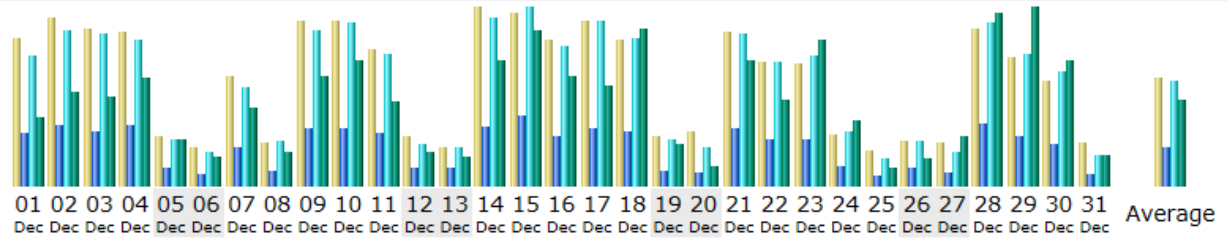

Days of month

Day	Number of visits	Pages	Hits	Bandwidth
01 Dec 2015	164	943	2,357	161.28 MB
02 Dec 2015	186	1,106	2,816	222.91 MB
03 Dec 2015	174	991	2,747	206.17 MB
04 Dec 2015	170	1,110	2,651	256.52 MB
05 Dec 2015	53	301	834	112.12 MB
06 Dec 2015	42	216	588	68.63 MB
07 Dec 2015	122	696	1,783	185.54 MB
08 Dec 2015	48	283	798	77.63 MB
09 Dec 2015	183	1,031	2,819	260.74 MB
10 Dec 2015	182	1,027	2,973	299.30 MB
11 Dec 2015	149	941	2,380	199.80 MB
12 Dec 2015	53	302	740	76.29 MB
13 Dec 2015	42	295	692	68.32 MB
14 Dec 2015	197	1,080	3,059	296.53 MB
15 Dec 2015	192	1,275	3,244	365.26 MB
16 Dec 2015	161	873	2,552	262.12 MB
17 Dec 2015	182	1,035	3,021	236.28 MB
18 Dec 2015	160	1,003	2,700	372.49 MB
19 Dec 2015	54	269	860	93.88 MB
20 Dec 2015	60	238	708	45.31 MB
21 Dec 2015	169	1,036	2,748	299.55 MB
22 Dec 2015	137	860	2,269	205.03 MB
23 Dec 2015	134	847	2,344	342.98 MB
24 Dec 2015	56	341	989	154.27 MB
25 Dec 2015	38	161	470	42.10 MB
26 Dec 2015	50	322	827	64.65 MB
27 Dec 2015	46	218	592	114.18 MB
28 Dec 2015	175	1,143	2,966	411.62 MB
29 Dec 2015	142	869	2,387	421.38 MB
30 Dec 2015	116	746	2,065	298.87 MB
31 Dec 2015	46	214	567	73.10 MB
Average	118	702	1,888	203.06 MB
Total	3,683	21,772	58,546	6.15 GB