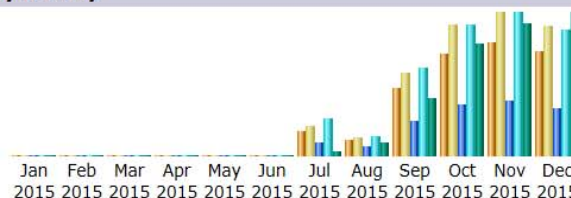

Last Update: 29 Dec 2016 - 10:25 [Update now](#)

Reported period: Dec 2015 OK

Summary

Reported period	Month Dec 2015				
First visit	01 Dec 2015 - 00:03				
Last visit	31 Dec 2015 - 22:27				
	Unique visitors	Number of visits	Pages	Hits	Bandwidth
Viewed traffic *	2,978	3,683 (1.23 visits/visitor)	21,772 (5.91 Pages/Visit)	58,546 (15.89 Hits/Visit)	6.15 GB (1750.18 KB/Visit)
Not viewed traffic *			10,726	18,903	642.43 MB

* Not viewed traffic includes traffic generated by robots, worms, or replies with special HTTP status codes.

Monthly history

Month	Unique visitors	Number of visits	Pages	Hits	Bandwidth
Jan 2015	0	0	0	0	0
Feb 2015	0	0	0	0	0
Mar 2015	0	0	0	0	0
Apr 2015	0	0	0	0	0
May 2015	0	0	0	0	0
Jun 2015	0	0	0	0	0
Jul 2015	685	831	6,346	16,913	152.91 MB
Aug 2015	449	523	3,709	9,129	572.55 MB
Sep 2015	1,918	2,376	15,865	40,615	2.49 GB
Oct 2015	2,920	3,733	23,686	60,482	4.80 GB
Nov 2015	3,227	4,064	25,116	65,884	5.67 GB
Dec 2015	2,978	3,683	21,772	58,546	6.15 GB
Total	12,177	15,210	96,494	251,569	19.81 GB